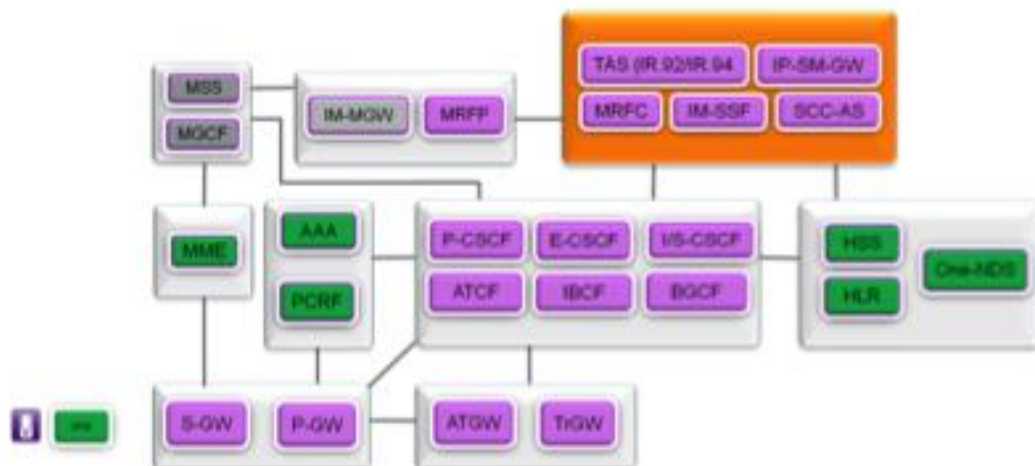

Surveillance

First Response

Situation Awareness

Dharmesh Tyagi
Director E2E Solutions Architect
dharmesh.tyagi@nsn.com

LTE for Public Safety

- High Bandwidth
- Thousands of connected users
- E2E Security
- Boomer Cell, Small cell
- Seamless roaming
- Strong evolution path
- HD voice and video
- Advance devices and tablets
- Rich PS Applications

LTE Brings New Network, New Applications, New Services

Public Safety VoIP/Video Services

VoIP/Video Client on Devices

NSN eNodeB

VoIP/Video Server in the Cloud Space

IMS/ Applications

LTE Core

Internet

Point to Point and Group VoIP/ Video calls without Core Network Connection

Video Analytics

- Provides an automated intelligent video security solution through an advanced sensor detection suite that enables:
 - processing and analysis of video and sensor feeds
 - Application of video analytics
 - object detection
 - behavioral analysis techniques for security and surveillance applications

Video Analytics at the Edge of the Network

Content to the Edge – Local Database

License Plate Scanner

Situation Awareness

Localized ID Scan

Biometrics

NSN eNodeB

Local Databases