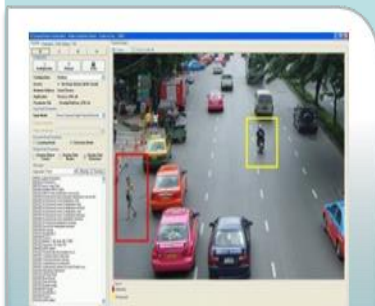

Surveillance

First Response

Situation Awareness

Dharmesh Tyagi
Director E2E Solutions Architect
dharmesh.tyagi@nsn.com

LTE for Public Safety

- High Bandwidth
- Thousands of connected users
- E2E Security
- Boomer Cell, Small cell
- Seamless roaming
- Strong evolution path
- HD voice and video
- Advance devices and tablets
- Rich PS Applications

LTE Brings New Network, New Applications, New Services

Public Safety VoIP/Video Services

VoIP/Video Client on Devices

NSN eNodeB

VoIP/Video Server in the Cloud Space

IMS/ Applications

LTE Core

Internet

Point to Point and Group VoIP/ Video calls without Core Network Connection

Video Analytics

- Provides an automated intelligent video security solution through an advanced sensor detection suite that enables:
 - processing and analysis of video and sensor feeds
 - Application of video analytics
 - object detection
 - behavioral analysis techniques for security and surveillance applications

Video Analytics at the Edge of the Network

Content to the Edge – Local Database

License Plate Scanner

Situation Awareness

Localized ID Scan

Biometrics

NSN eNodeB

Local Databases