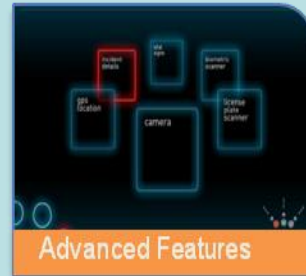

Biometric Measures

Advanced Features

- Identify suspects using facial recognition, biometrics just by looking at them
- Uses thermal and night vision to identify suspects
- Capture and send live video to other helmets
- Receive alerts from motion sensors
- Scan license plates instantly
- Monitor basic vital signs
- Firefighter can Call up floor plans and GPS coordinates
- Paramedics can access medical records