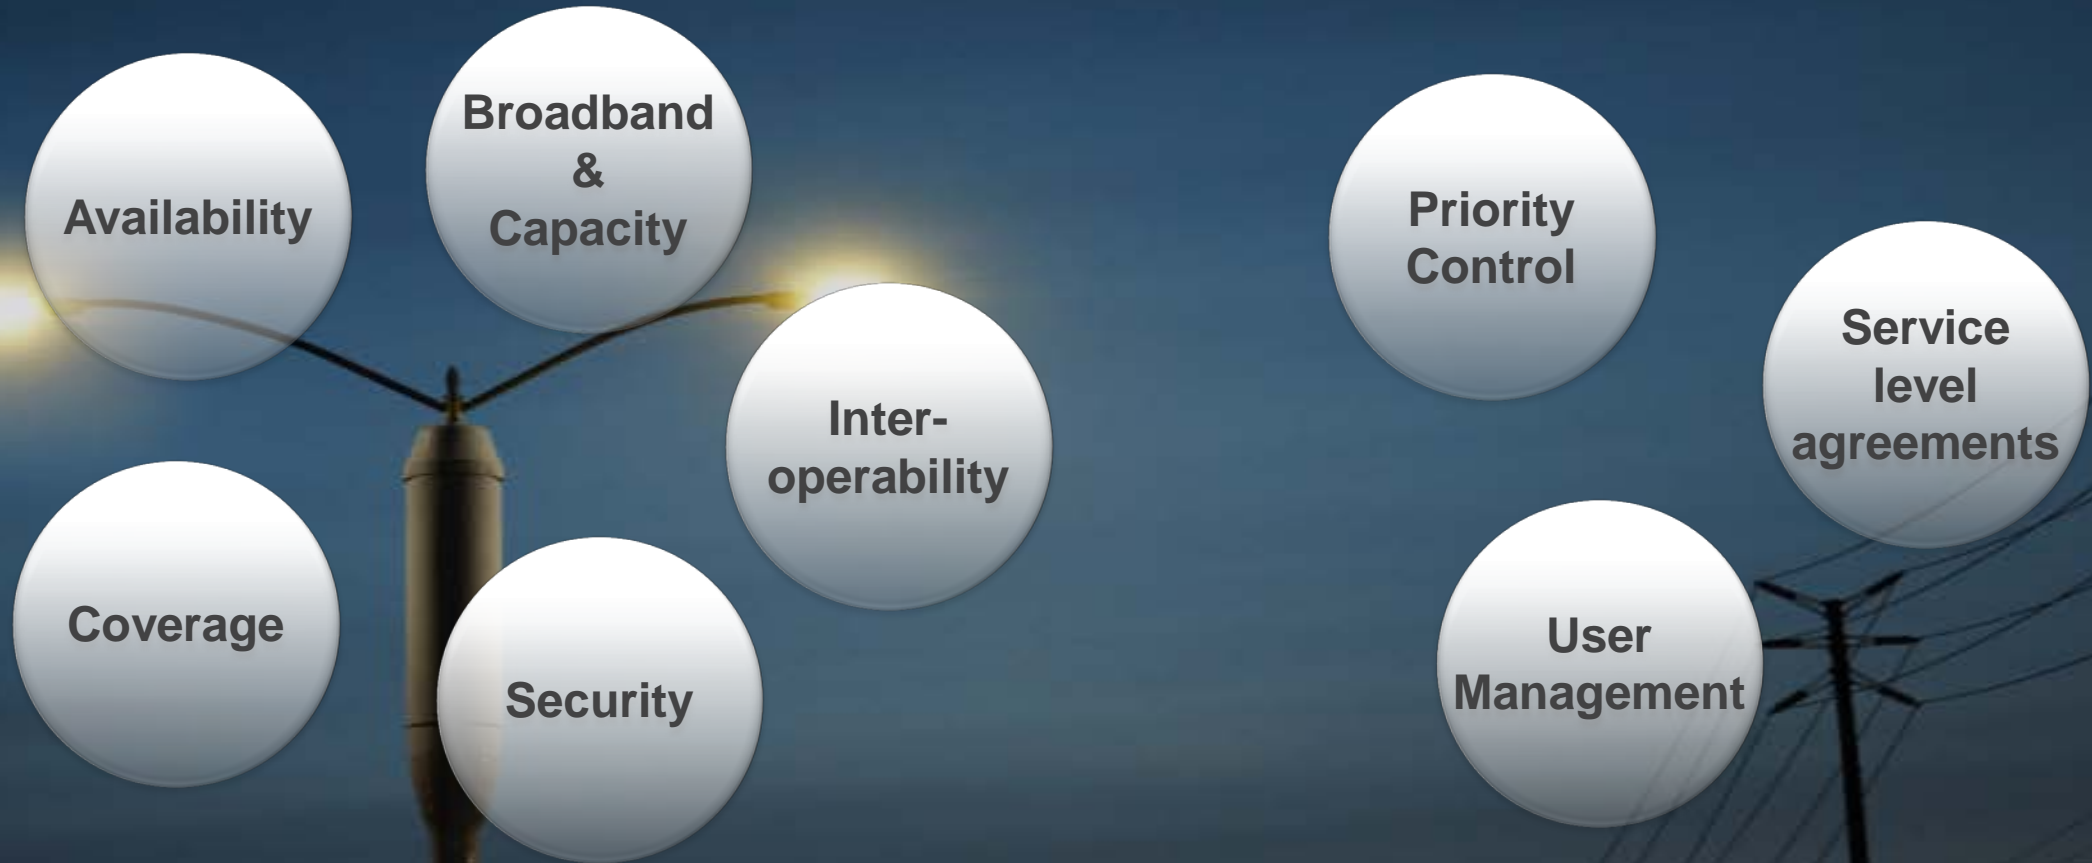

Public Safety LTE Technology Evolution

Patrik Ringqvist
Ericsson

LTE SUBSCRIBERS 2014

WORLD TOTAL: 437M

Source: WCIS

© Ericsson AB 2015

EVOLUTION OF PUBLIC SAFETY COMMUNICATION

Public Safety services on standardized LTE

In partnership with:

PUBLIC SAFETY LTE CHARACTERISTICS

Service Availability: Reliable & secure communications

Agency Control: Ability for Public Safety Agencies to secure capacity for mission critical communication

GLOBAL LTE JOURNEY

MISSION CRITICAL PUSH TO TALK

Supports mandatory Mission Critical PTT service through standardized LTE Broadcast

LTE EVOLUTION TOWARDS 2020

NETWORK EVOLUTION TO MEET EXPECTATIONS

Management & Orchestration

Radio Access

Applications

Cloud Infrastructure

IP Infrastructure

Sustainability

Security

Scope for 5G

EVOLUTION OF PUBLIC SAFETY COMMUNICATION