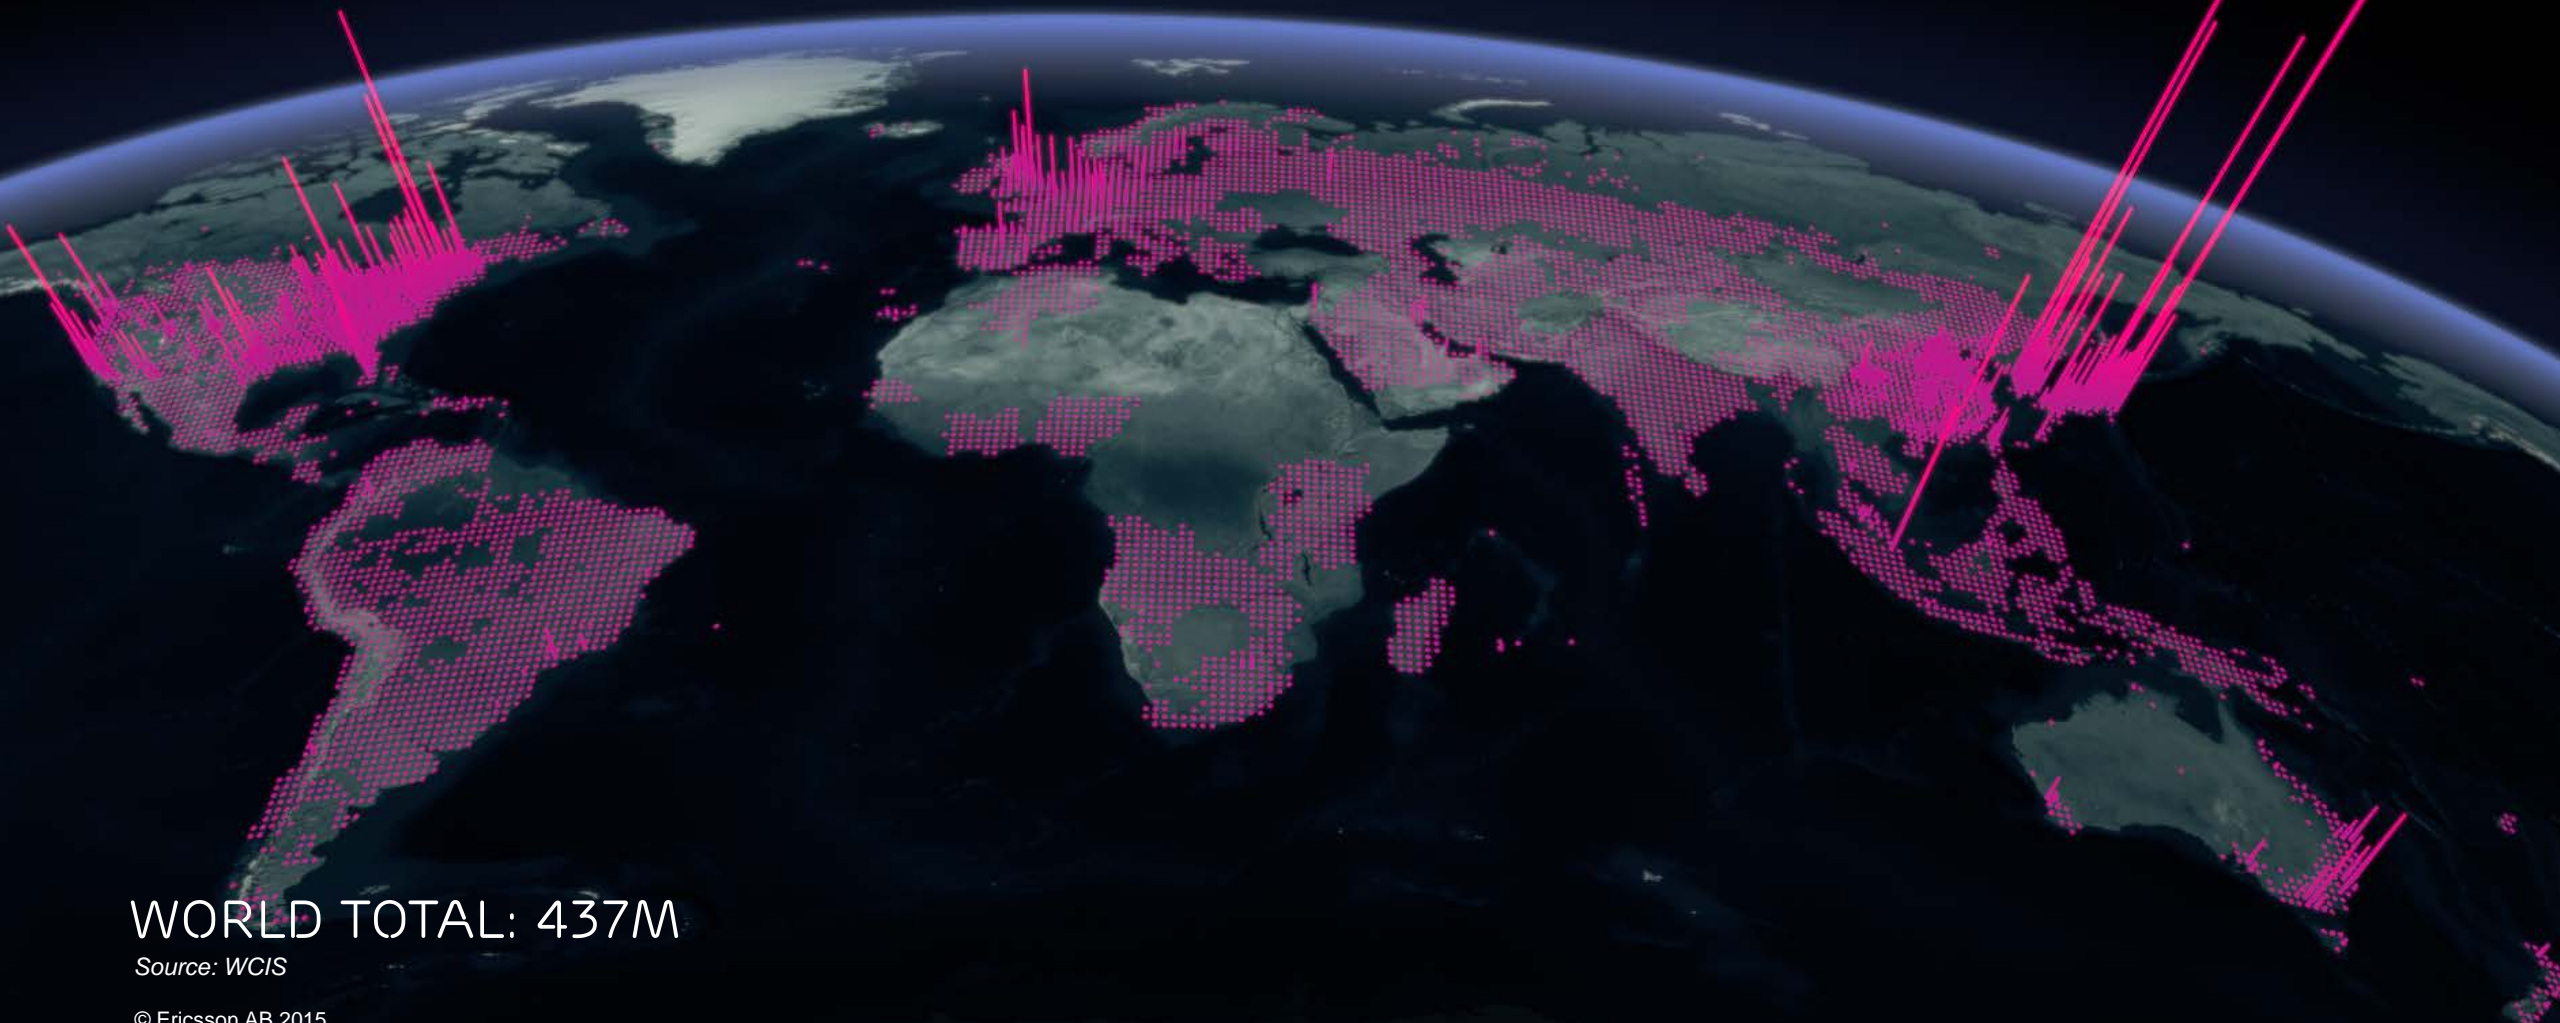

Public Safety LTE Technology Evolution

Patrik Ringqvist
Ericsson

LTE SUBSCRIBERS 2014

WORLD TOTAL: 437M

Source: WCIS

© Ericsson AB 2015

EVOLUTION OF PUBLIC SAFETY COMMUNICATION

Public Safety services on standardized LTE