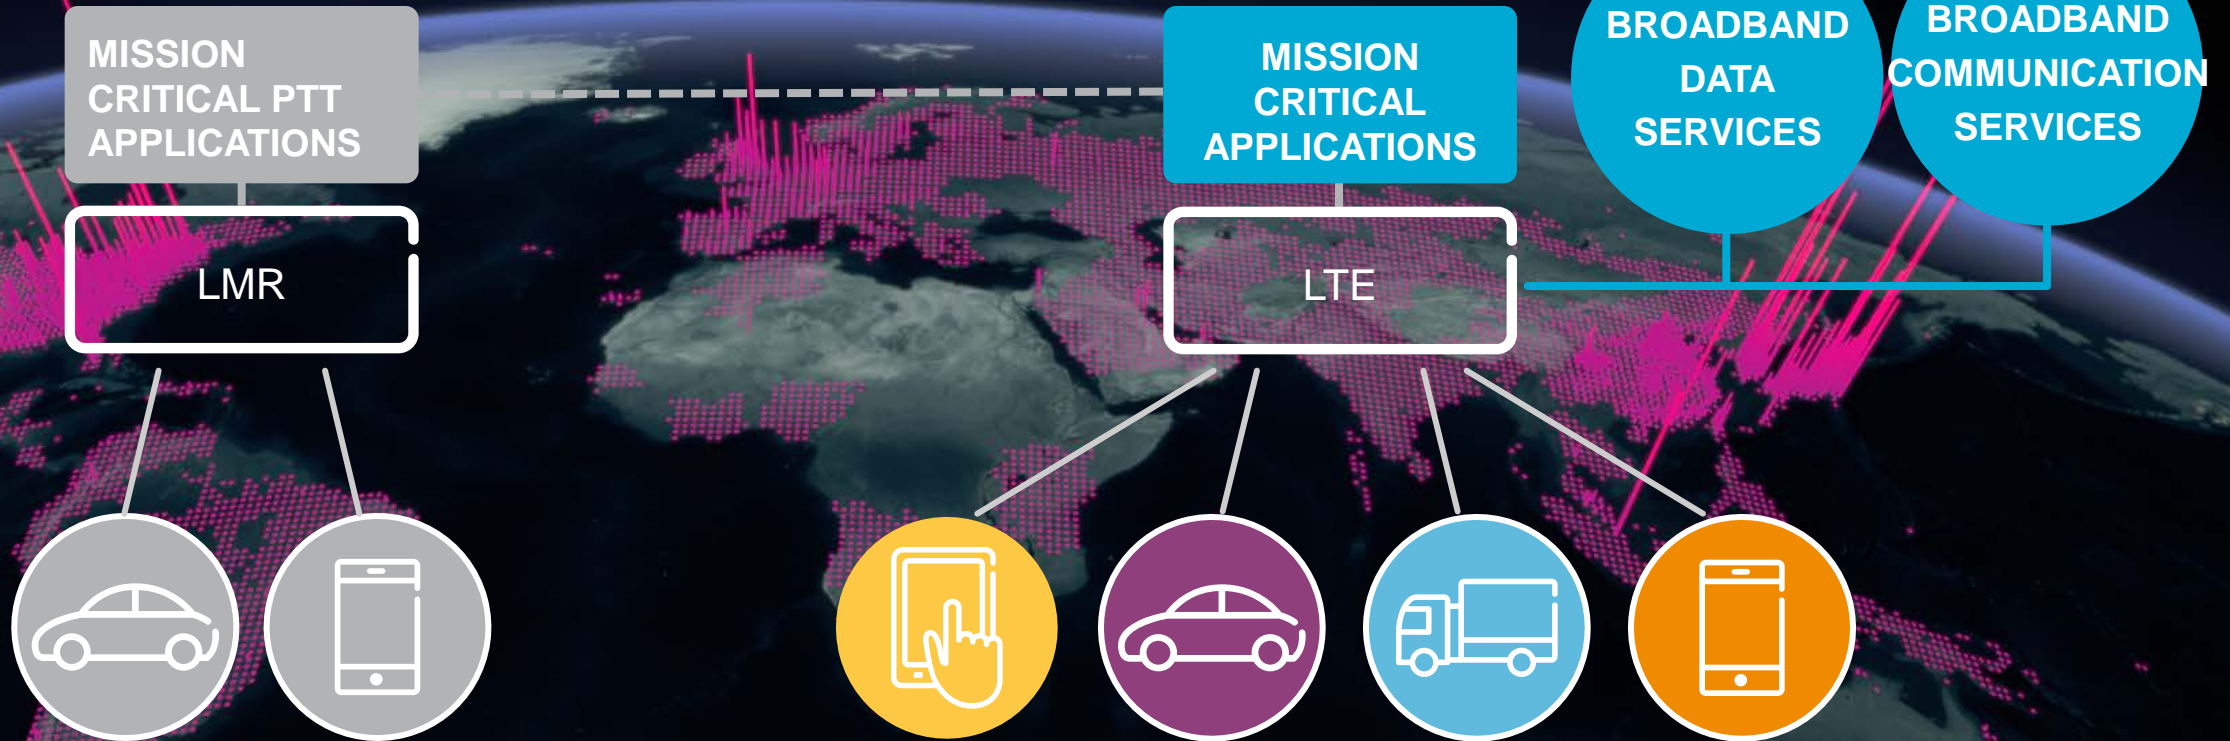

Public Safety LTE Technology Evolution

Patrik Ringqvist
Ericsson

LTE SUBSCRIBERS 2014

WORLD TOTAL: 437M

Source: WCIS

© Ericsson AB 2015

EVOLUTION OF PUBLIC SAFETY COMMUNICATION

Public Safety services on standardized LTE

GLOBAL LTE JOURNEY

MISSION CRITICAL PUSH TO TALK

Supports mandatory Mission Critical PTT service through standardized LTE Broadcast

LTE EVOLUTION TOWARDS 2020

NETWORK EVOLUTION TO MEET EXPECTATIONS

Management & Orchestration

Radio Access

Applications

Cloud Infrastructure

IP Infrastructure

Sustainability

Security

Scope for 5G

EVOLUTION OF PUBLIC SAFETY COMMUNICATION