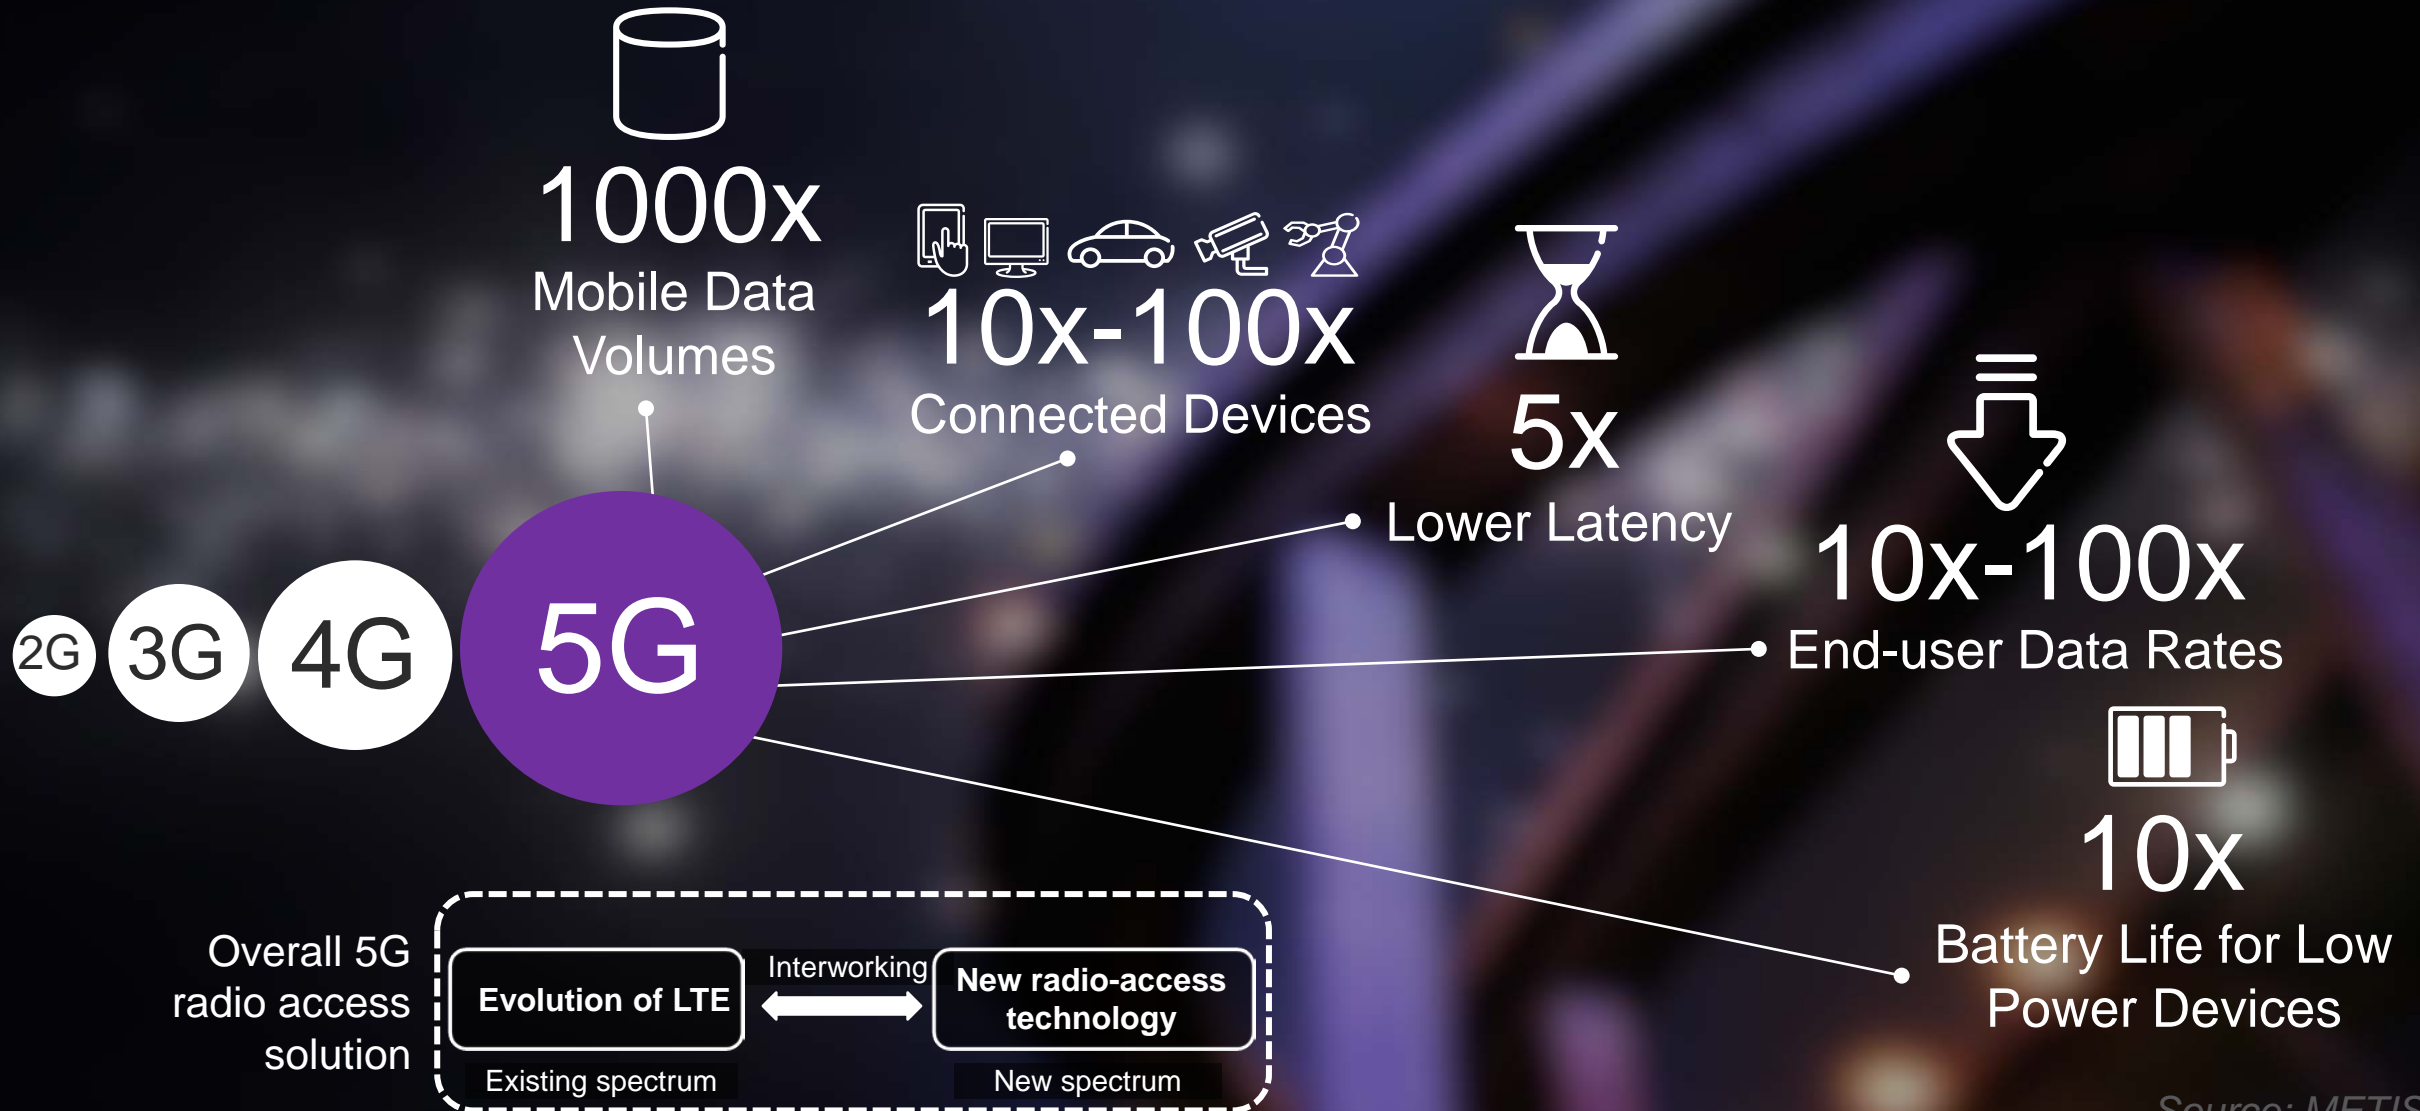

GLOBAL LTE JOURNEY

MISSION CRITICAL PUSH TO TALK

Supports mandatory Mission Critical PTT service through standardized LTE Broadcast

LTE EVOLUTION TOWARDS 2020

NETWORK EVOLUTION TO MEET EXPECTATIONS

Management & Orchestration

Radio Access

Applications

Cloud Infrastructure

IP Infrastructure

Sustainability

Security

Scope for 5G

EVOLUTION OF PUBLIC SAFETY COMMUNICATION